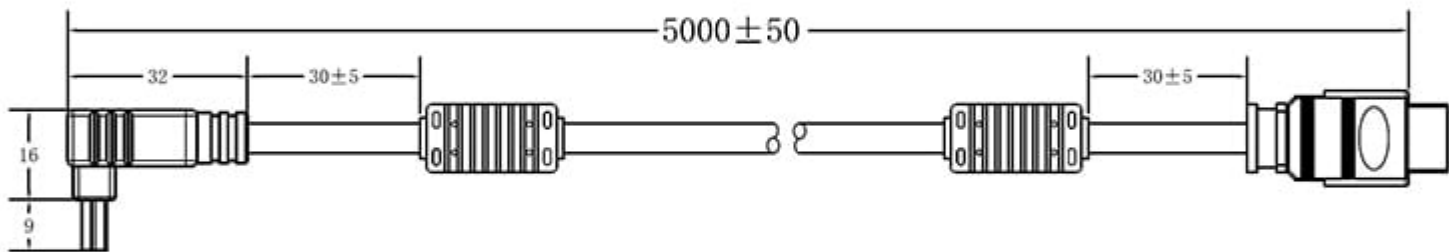

CABLE-RA-HDMI-5M HDMI Cable for 892 Series Monitors- 5 METER

Description

Long Length **5 Meter (16.4ft/500cm)** HDMI Cable with Straight HDMI Connector on one end and 90-Degree Connector on the other end. Designed for 892 Series Monitors including 892GFC and 892CFH.

Related Products:

892GFC

892CFH

Features

Long Length 5 Meter (16.4ft/500cm) HDMI Cable with Straight HDMI Connector on one end and 90-Degree Connector on the other end.

Function Diagram

HDMI Cable for 892 Series Monitors- 5 METER

Image not found

<http://www.xenarcdirect.com/image.php?type=FD&id=17769>

Package Contents

Long Length 5 Meter (16.4ft/500cm) HDMI Cable with Straight HDMI Connector on one end and 90-Degree Connector on the other end.