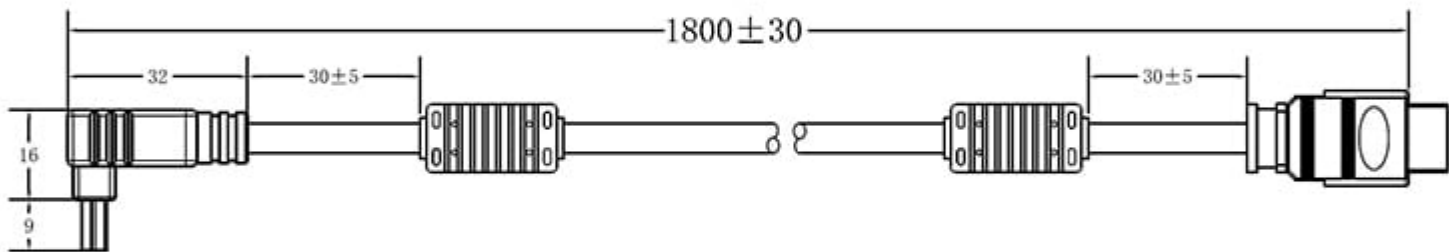

CABLE-RA-HDMI HDMI Cable for 892 Series Monitors- 1.8 METER

Description

Standard Length **1.8 Meter (5.91ft/180cm)** HDMI Cable with Straight HDMI Connector on one end and 90-Degree Connector on the other end. Designed for 892 Series Monitors including 892GFC and 892CFH.

Related Products:

892GFC

892CFH

Features

Standard Length 1.8 Meter (5.91ft/180cm) HDMI Cable with Straight HDMI Connector on one end and 90-Degree Connector on the other end.

Function Diagram

HDMI Cable for 892 Series Monitors- 1.8 METER

Image not found

<http://www.xenarcdirect.com/image.php?type=FD&id=17768>

Package Contents

Standard Length 1.8 Meter (5.91ft/180cm) HDMI Cable with Straight HDMI Connector on one end and 90-Degree Connector on the other end.