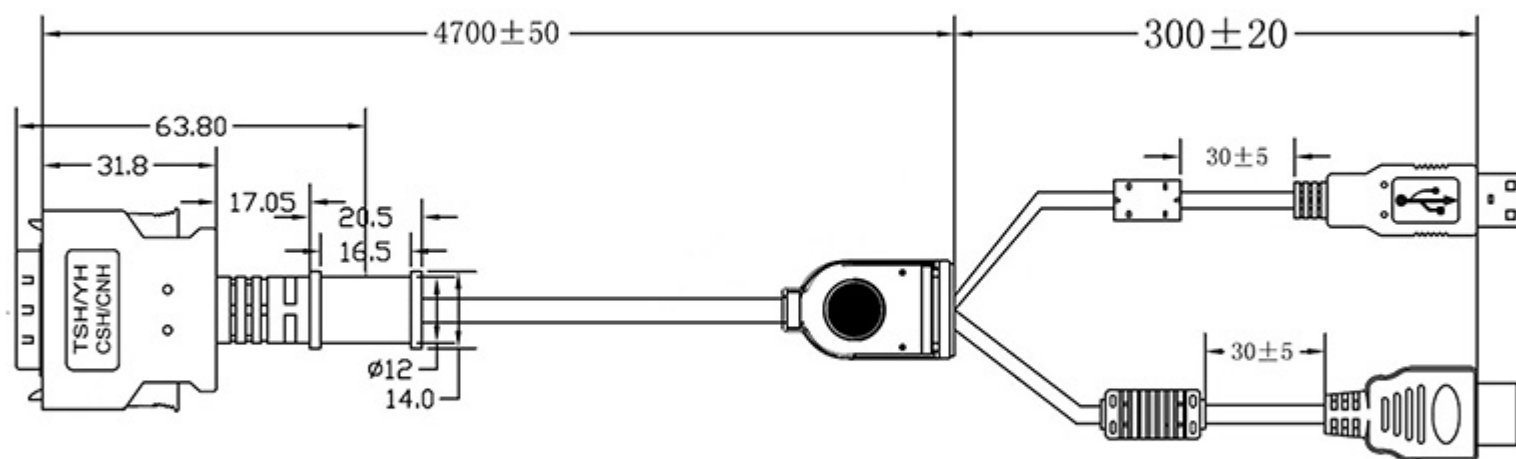

# CABLE-IP-26P-TSH-5M-H 26-PIN

### Monitor HDMI and USB Input Cable - 5 METER

Description

26-PIN Long Length **(5-Meter)** TSH/CSH/CNH/GSH/GNH Monitor Input Cable with **ONLY HDMI and USB** for 700YH, 700TSH, 700CSH, 702CSH, 702GSH, 709CNH, 802YH, 802TSH, 1020YH, 1020TSH, 1022YH, 1022TSH, 1029CNH, 1219GNC, 1219GNH, 1219GNS, 1569GNH. Note: Only works with the above mentioned models. Not for TSV Series or 1029GNH. Monitor cable connects to **HDMI & USB Inputs**.

# Package Contents

26-PIN Long Length (5 METER) TSH/CSH/CNH/GSH/GNC/GNH/GNS Monitor HDMI & USB Input Cable \* This 5 Meter cable only contains HDMI and USB connectors for simplified installation.