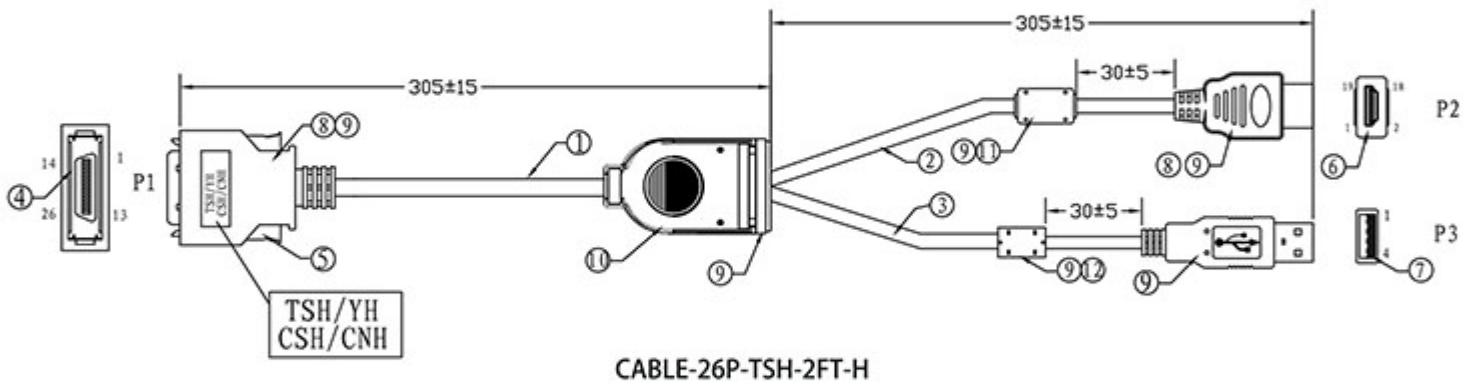

CABLE-26P-TSH-2FT-H 26-PIN TSH/CSH/CNH/GSH Series Monitor HDMI and USB Input Cable - 2 FEET

Description

26-PIN **Short Length (2 FOOT)** TSH/CSH/CNH/GSH Monitor HDMI & USB Input Cable for 700TSH, 700CSH, 702CSH, 702GSH, 709CNH, 709GNH, 800TSH, 802TSH, 1020TSH, 1022TSH, and 1029CNH. Note: Only works with the above mentioned models. Not for TSV Series or 1029GNH. Monitor cable connects to HDMI & USB Inputs.

This 2 foot cable only contains HDMI and USB connectors for simplified installation.

Related Products:

700TSH

700CSH

702CSH

702GSH

709CNH

802TSH

This 2 foot cable only contains HDMI and USB connectors for simplified installation.

Package Contents

26-PIN Short Length (2 FOOT) TSH/CSH/CNH/GSH Monitor HDMI & USB Input Cable * This 2 foot cable only contains HDMI and USB connectors for simplified installation.