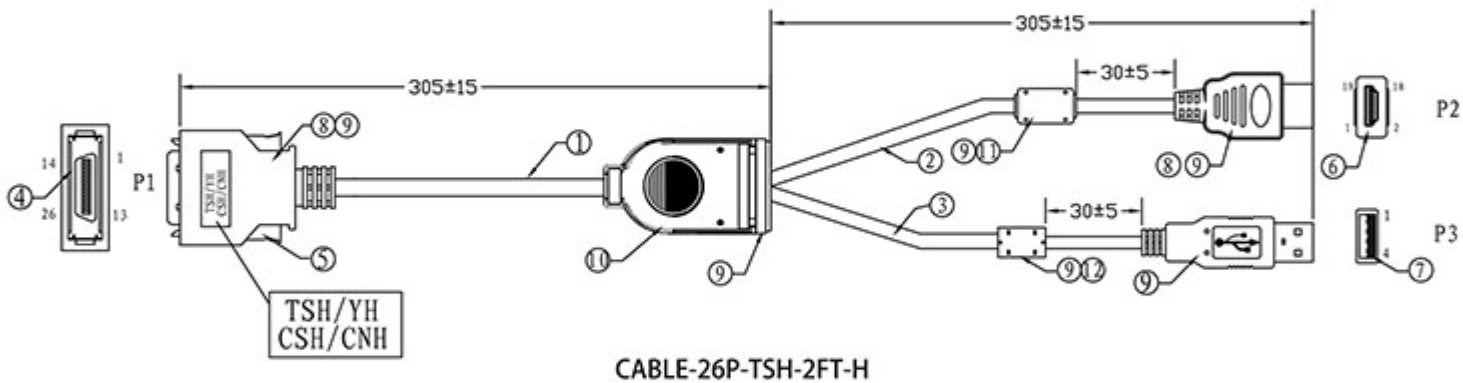

# CABLE-26P-TSH-2FT-H 26-PIN TSH/CSH/CNH/GSH Series Monitor HDMI and USB Input Cable - 2 FEET

## Description

26-PIN **Short Length (2 FOOT)** TSH/CSH/CNH/GSH Monitor HDMI & USB Input Cable for 700TSH, 700CSH, 702CSH, 702GSH, 709CNH, 709GNH, 800TSH, 802TSH, 1020TSH, 1022TSH, and 1029CNH. Note: Only works with the above mentioned models. Not for TSV Series or 1029GNH. Monitor cable connects to HDMI & USB Inputs.

This 2 foot cable only contains HDMI and USB connectors for simplified installation.

## **Package Contents**

26-PIN Short Length (2 FOOT) TSH/CSH/CNH/GSH Monitor HDMI & USB Input Cable \* This 2 foot cable only contains HDMI and USB connectors for simplified installation.