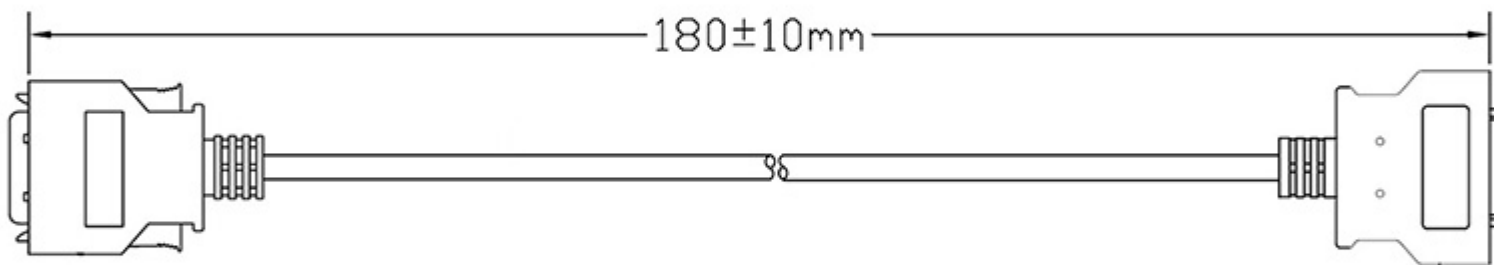

CABLE-TSH-TO-TSV 26-PIN TSH to 26-PIN TSV Adaptor Cable

Description

26PIN TSH to 26PIN TSV Adaptor Cable. Allows Monitor with 26-PIN TSH or YH connector to be used with an old 26-PIN TSV or YV cable.