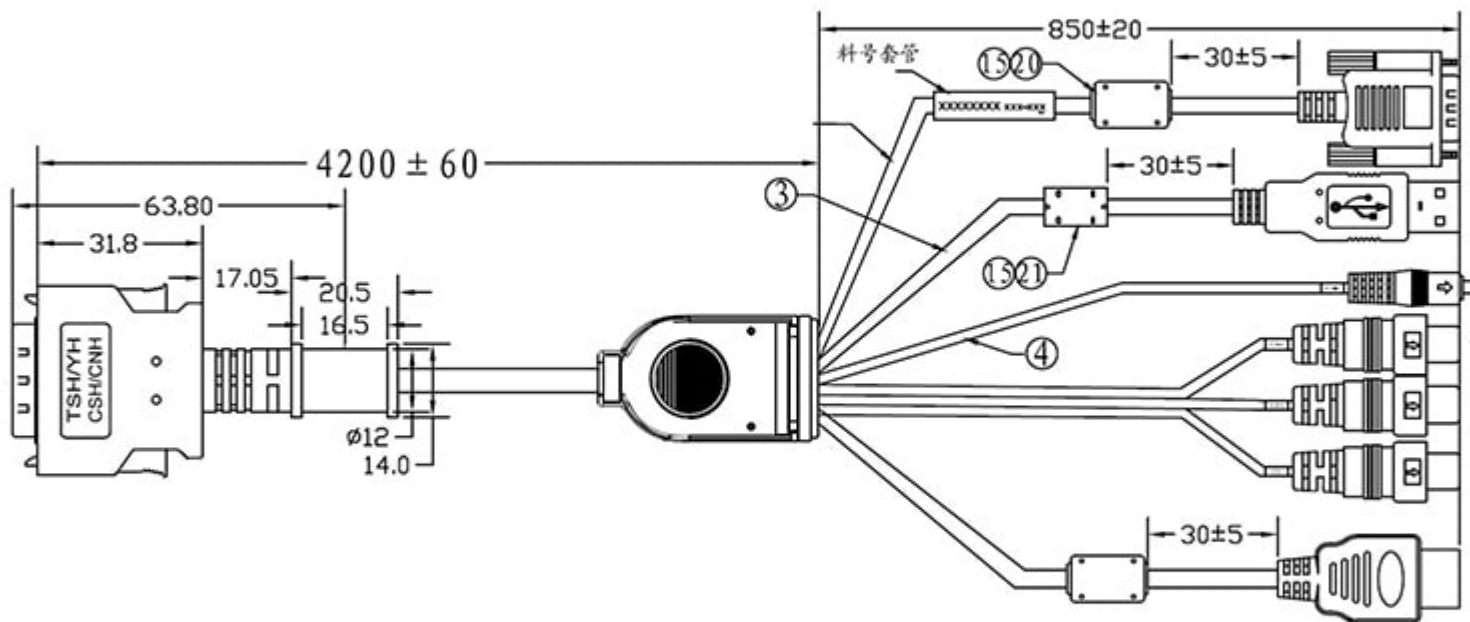

CABLE-IP-26P-TSH-5M 26-PIN

TSH/CSH/CNH/GSH/GNH/GNS/YH Series

Monitor HDMI, VGA, DVI & AV Input Cable - 5 METER

Description

26-PIN Standard Length **5 Meter (16.4ft/500cm)** TSH/CSH/CNH/GSH Monitor HDMI, VGA, DVI & AV Input Cable for 700YH, 700TSH, 700CSH, 702CSH, 702GSH, 709CNH, 802YH, 802TSH, 1020YH, 1020TSH, 1022YH, 1022TSH, 1029CNH, 1219GNC, 1219GNH, 1219GNS, 1569GNH. Note: Only

works with the above mentioned models. Not for TSV Series or 1029GNH. Monitor cable connects All HDMI, VGA, DVI & AV Video Inputs.

Related Products:

700YH

700TSH

700CSH

702CSH

702GSH

709CNH

1219GNH

1219GNS

1569GNH

Features

26-PIN 5 Meter (16.4ft/500cm) TSH/CSH/CNH/GSH/GNH/GNS Monitor HDMI, VGA, DVI & AV Input Cable

Function Diagram

26-PIN TSH/CSH/CNH/GSH/GNH/GNS/YH Series Monitor HDMI, VGA, DVI & AV Input Cable - 5 METER

Image not found

<http://www.xenarcdirect.com/image.php?type=FD&id=17695>

Package Contents

26-PIN 5 Meter (16.4ft/500cm) TSH/CSH/CNH/GSH/GNH/GNS Monitor HDMI, VGA, DVI & AV Input Cable