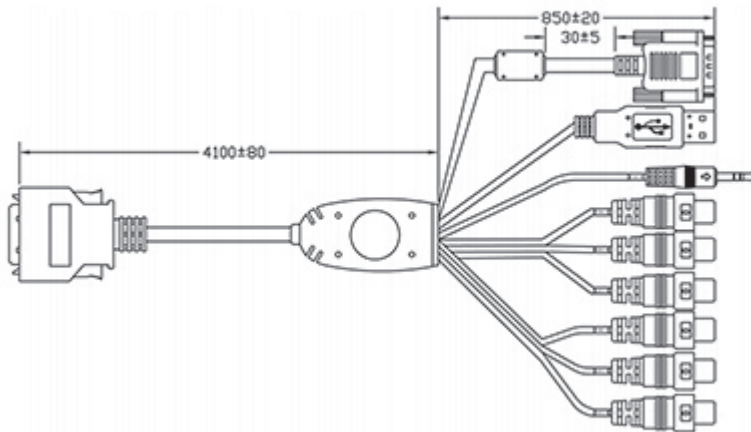

# CABLE-26P-TSV-5M 26-PIN TSV/YV Series Monitor HDMI, VGA, DVI & AV Input Cable - 5 METER

## Description

26-PIN **TSV and YV Series** 5 Meter (**16.4 Ft/500cm**) Monitor HDMI, VGA, DVI & AV Input Cable for 700TSV, 700YV, 705TSV, 705YV, 706TSA, 800TSV, 800YV, 802TSV, 802YV, 805TSV, 805YV, 1020YV, 1020TSV. Note: Only works with the above mentioned models. **Not for TSH Series.** Please make sure your monitor has the **26-PIN connector**. Older versions of the Xenarc Technologies monitor could have the **20-PIN connector** if it's a few years old. Monitor cable connects to HDMI, VGA, DVI & AV Video Inputs. See Functional Diagram below.

## Features

26-PIN TSV and YV Series 5 Meter (16.4 Ft/500cm) Monitor HDMI, VGA, DVI & AV Input Cable  
**Function Diagram**

26-PIN TSV/YV Series Monitor HDMI, VGA, DVI & AV Input Cable - 5 METER

Image not found

## Package Contents

26-PIN TSV and YV Series 5 Meter (16.4 Ft/500cm) Monitor HDMI, VGA, DVI & AV Input Cable